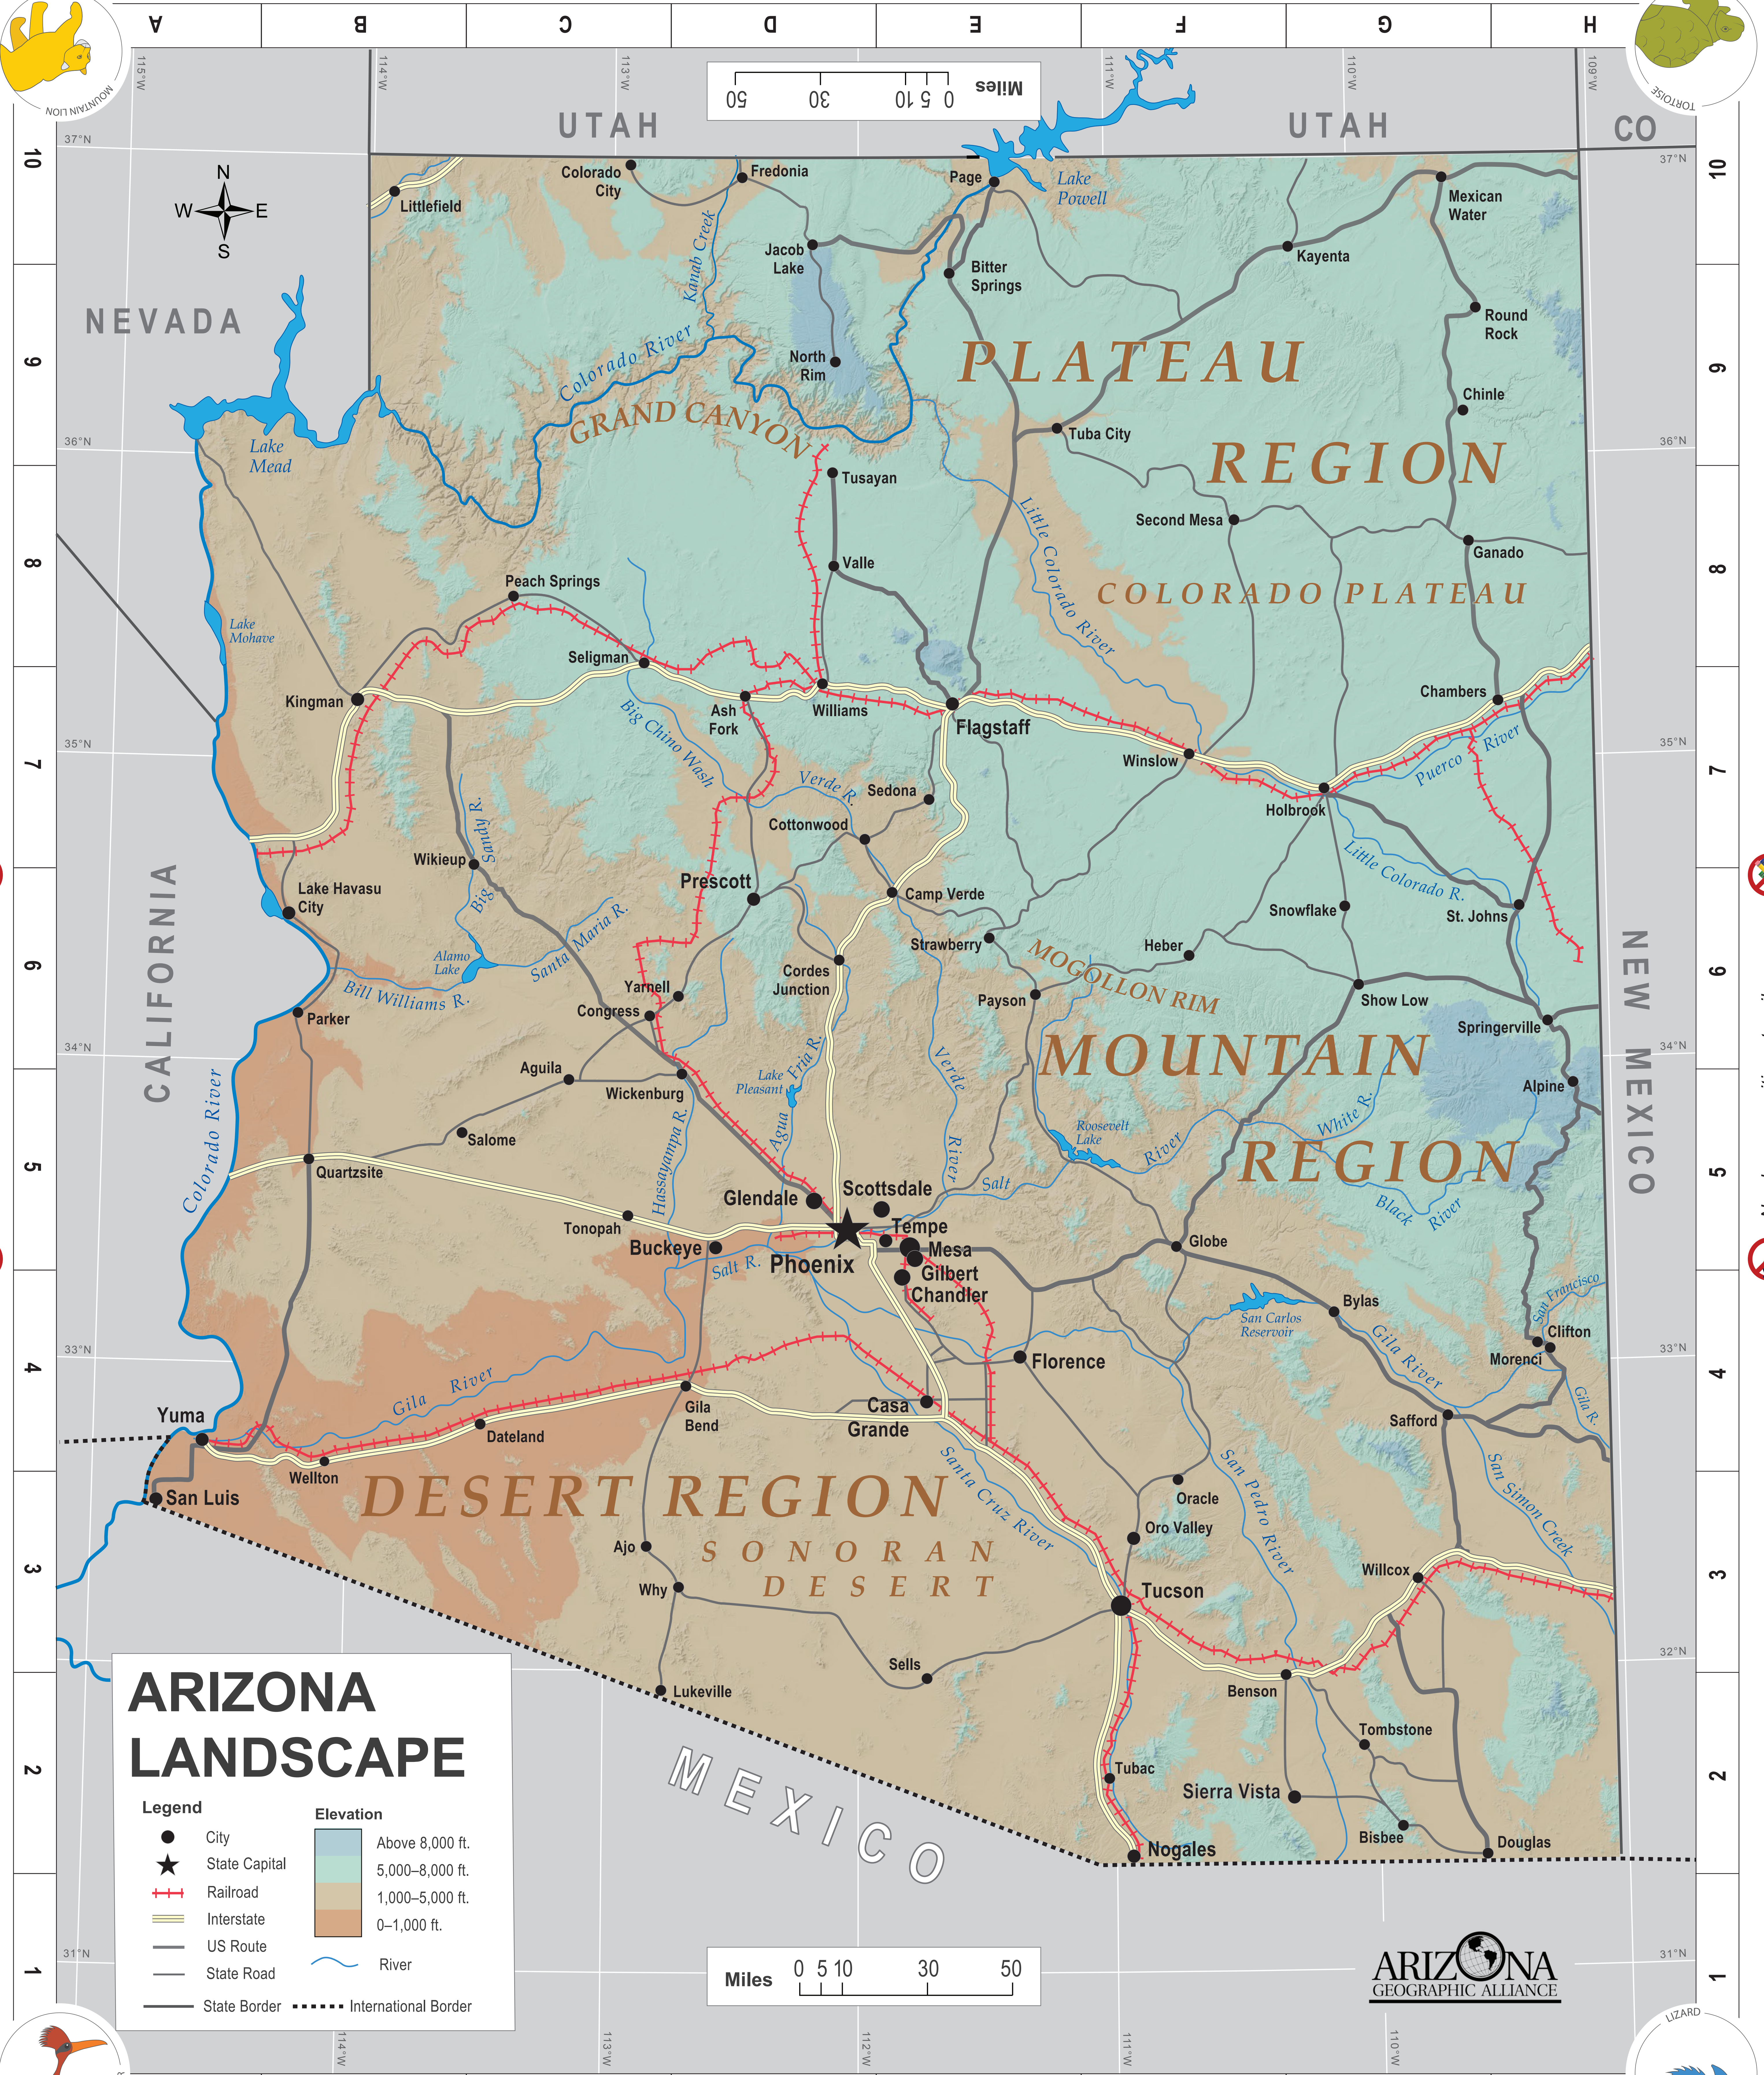

No shoes or writing utensils on map

# ARIZONA LANDSCAPE

**Legend**

- City
- ★ State Capital
- ⊢ Railroad
- ══ Interstate
- US Route
- State Road
- State Border
- ⋯ International Border

**Elevation**

- Above 8,000 ft.
- 5,000–8,000 ft.
- 1,000–5,000 ft.
- 0–1,000 ft.
- River

No shoes or writing utensils on map

Map created by staff and students of the School of Geographical Sciences and Urban Planning at Arizona State University

Visit the Arizona Geographic Alliance web site, <http://geoalliance.asu.edu>, for more maps and for lesson plans.